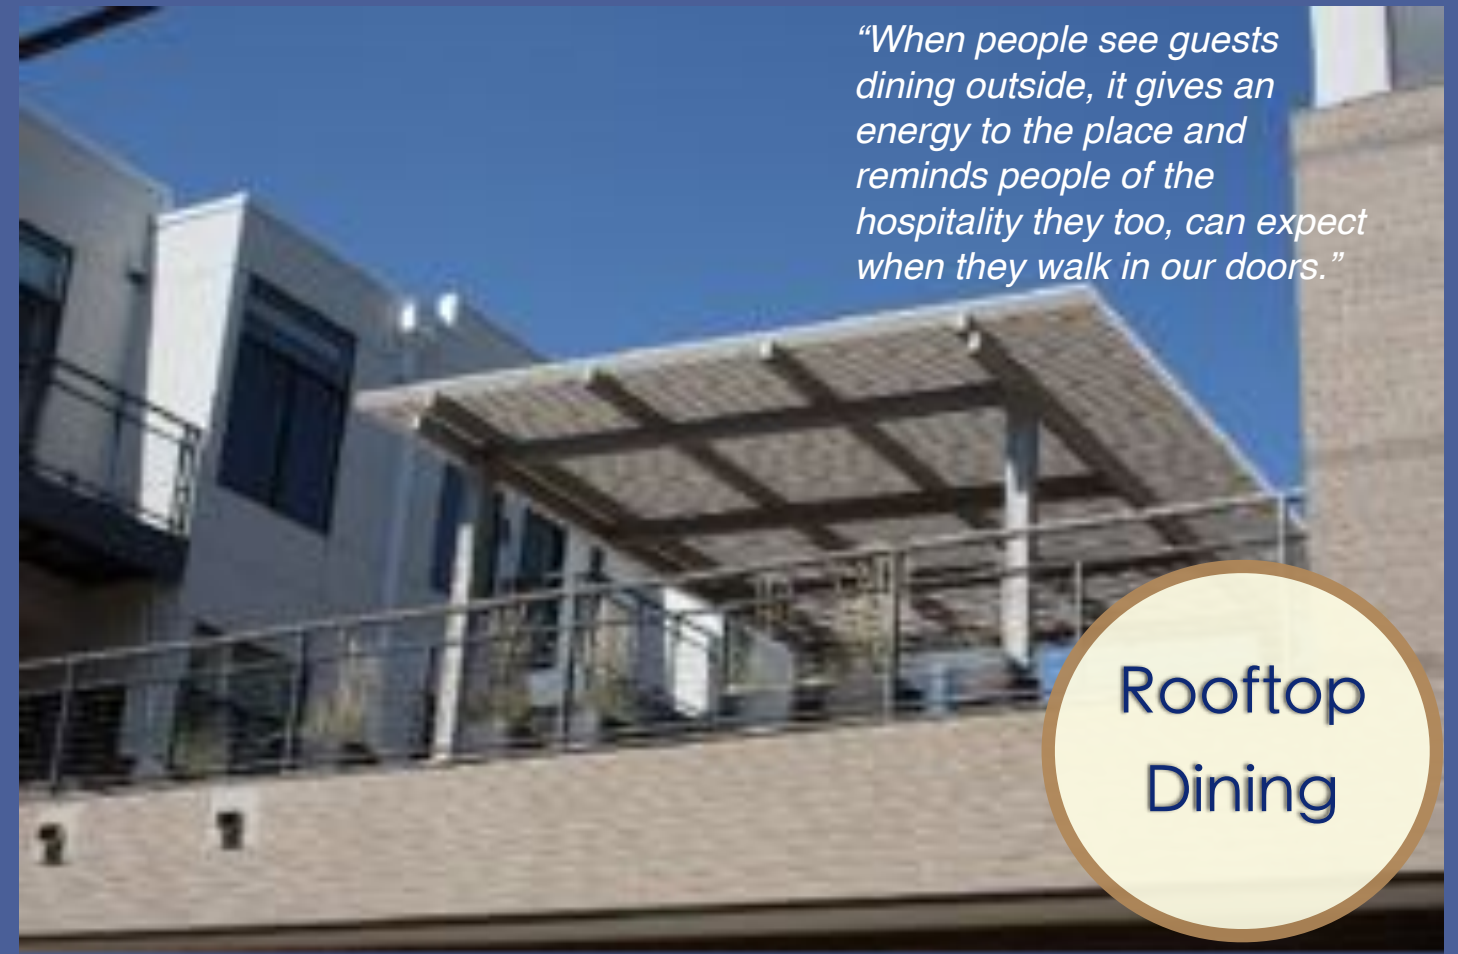

Research conducted by VSAG, an international restaurant and hospitality consulting firm, found that an outdoor seating area can increase a restaurant's gross profit margin by 65%

## Additional Features And Options:

- ✓ Can Be Built On Current Structures
- ✓ 3 stock colors and over 80 custom colors to choose from
- ✓ Gutter System
- ✓ Misting System
- ✓ Motorized Solar/Privacy Screens
- ✓ Solar Power Roof Operation
- ✓ Ceiling Fans
- ✓ Heaters
- ✓ Matching Aluminum All Weather Bar with Beer Taps

*Cardinal Architectural's WeatherGuard Motorized Pergola lets you control your outdoor dining environment instead of the outdoor environment controlling you!*

888-550-5491

Perfect For  
Outdoor Bars

*"When people see guests dining outside, it gives an energy to the place and reminds people of the hospitality they too, can expect when they walk in our doors."*

Rooftop  
Dining

- ✓ Custom Configurations
- ✓ Water Tight When Closed
- ✓ Completely Opens And Closes With A Simple Remote For Complete Sun Or Shade
- ✓ Can Be Slightly Opened For Ventilation

Before

Consider the following: