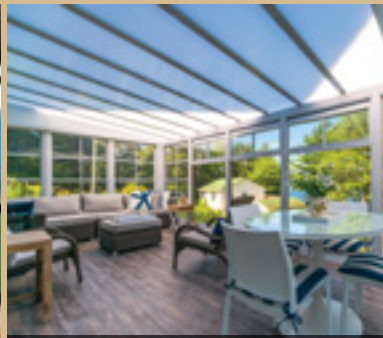

M200 - WeatherMaster® Sunroom